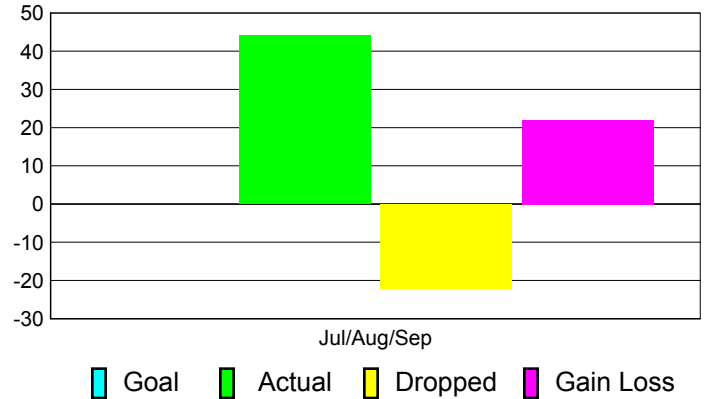

### YTD Status Quo Clubs 2011-2012

Status Quo Clubs Compared to Status Quo Members

## MEMBERSHIP

**Membership Results**  
2011-2012

**Membership**  
2010-2011

Month	Net Memb Goal	Actual New Memb	Actual Dropped Memb	Gain/Loss of Memb	Gain/Loss of Memb
Jul/Aug/Sep		44	-22	22	-4
<b>Totals</b>		<b>44</b>	<b>-22</b>	<b>22</b>	<b>-4</b>

### Membership Results 2011-2012

Goal, New, Dropped, Gain/Loss

### Comparison of Membership Gain/Loss

Current Year Compared to the Previous Year