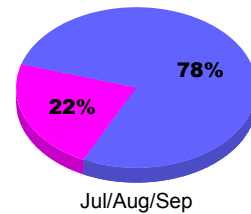

Gender Comparison 2011-2012